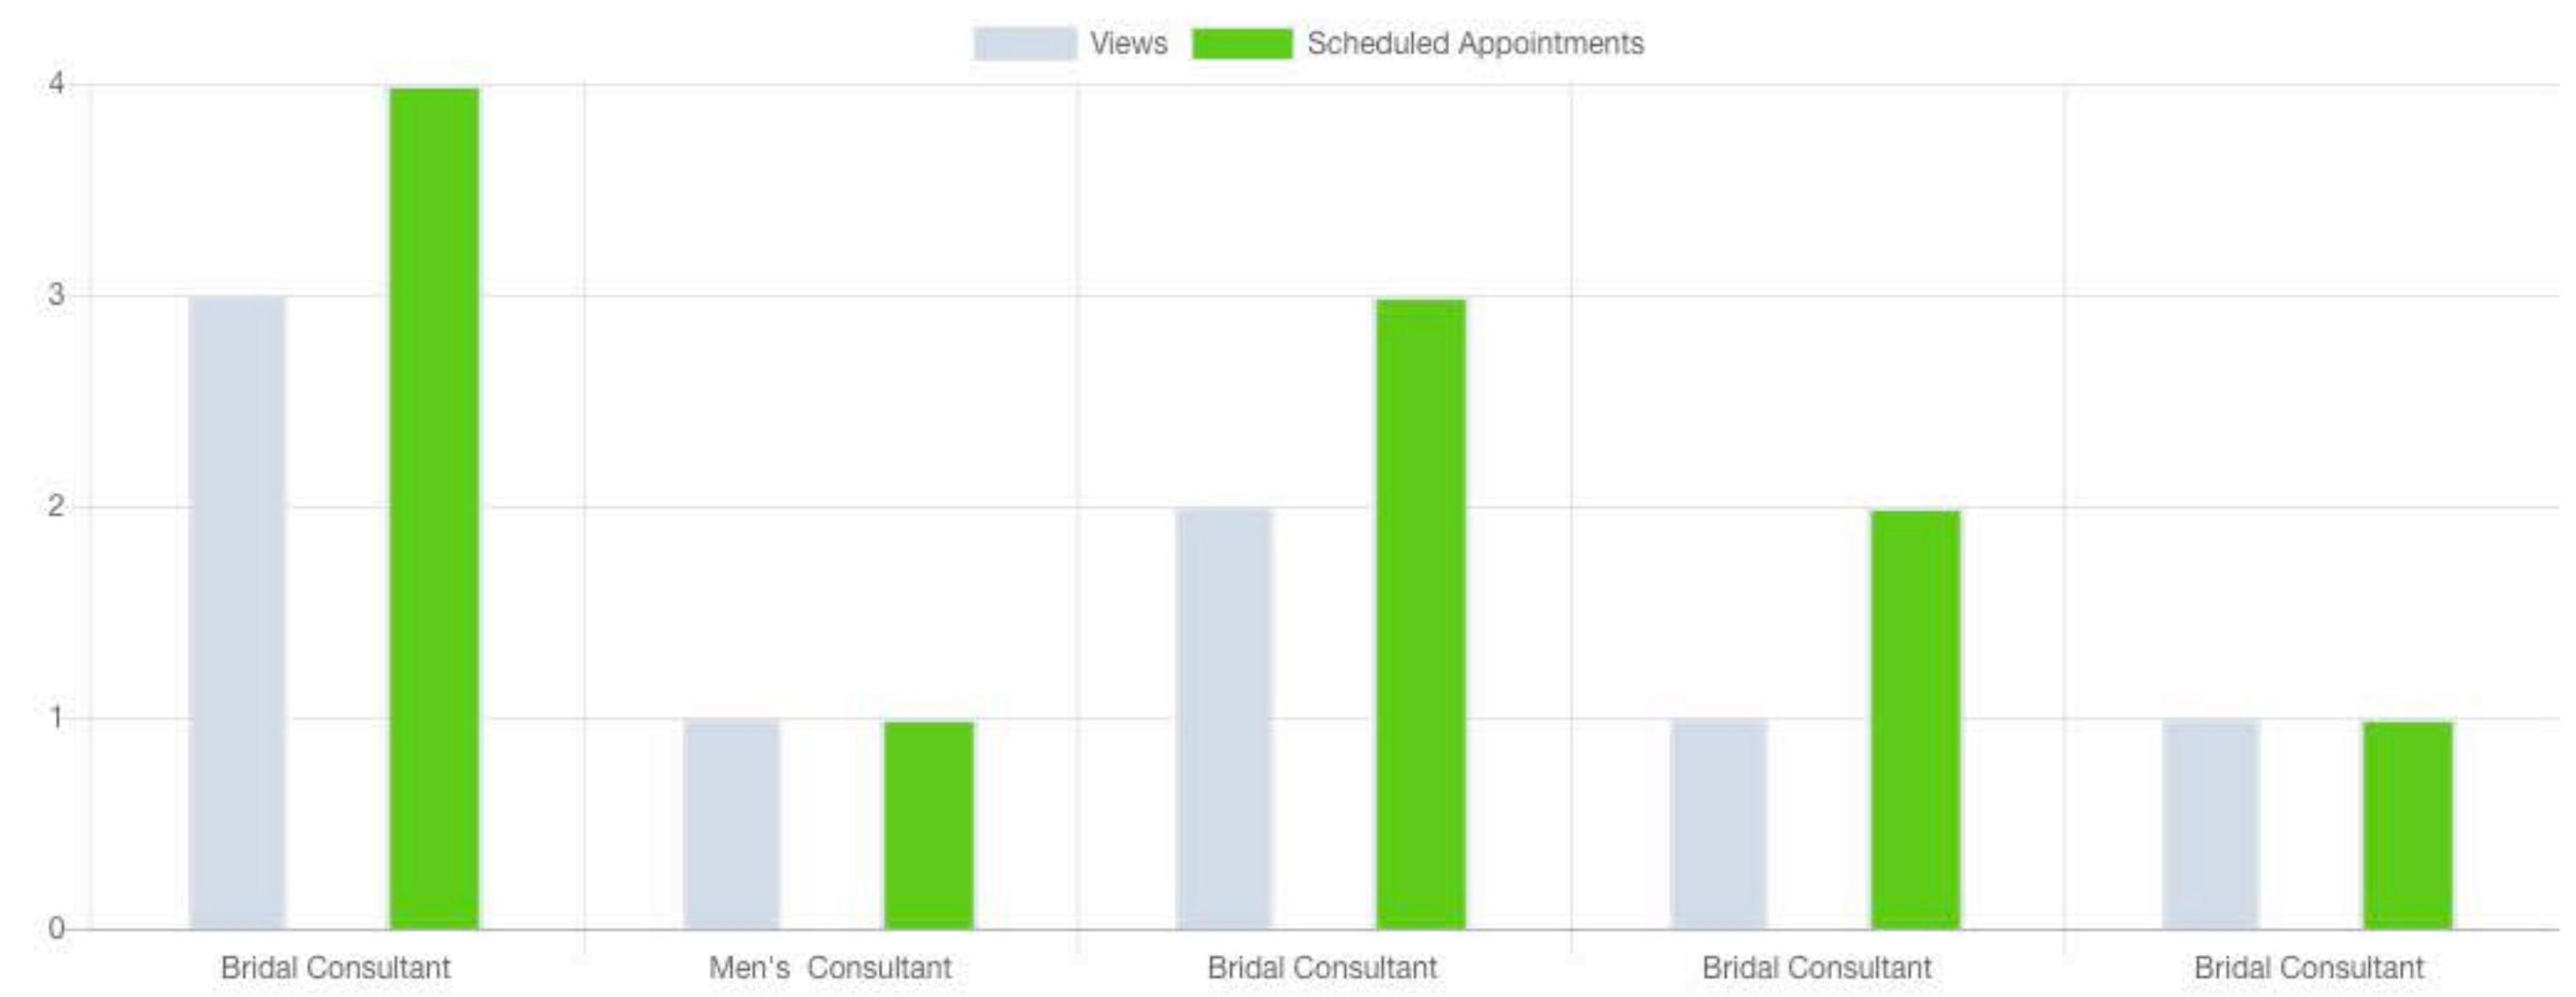

17 ✓

Approved Appointments ?

[VIEW APPROVED APPOINTMENTS](#)

0 ⌛

Pending Appointments ?

[VIEW PENDING APPOINTMENTS](#)

2.57 ⌛

Average Bookings ?

[VIEW AVERAGE BOOKINGS](#)

\$0.00 ⌛

Revenue ?

[VIEW REVENUE](#)

### Interests / Conversions ?

- Employees
- Services
- Locations

Select Employee

### Customers ?

11 83.3%

10 New 90.9% 1 Returning 9.1%

[+](#)